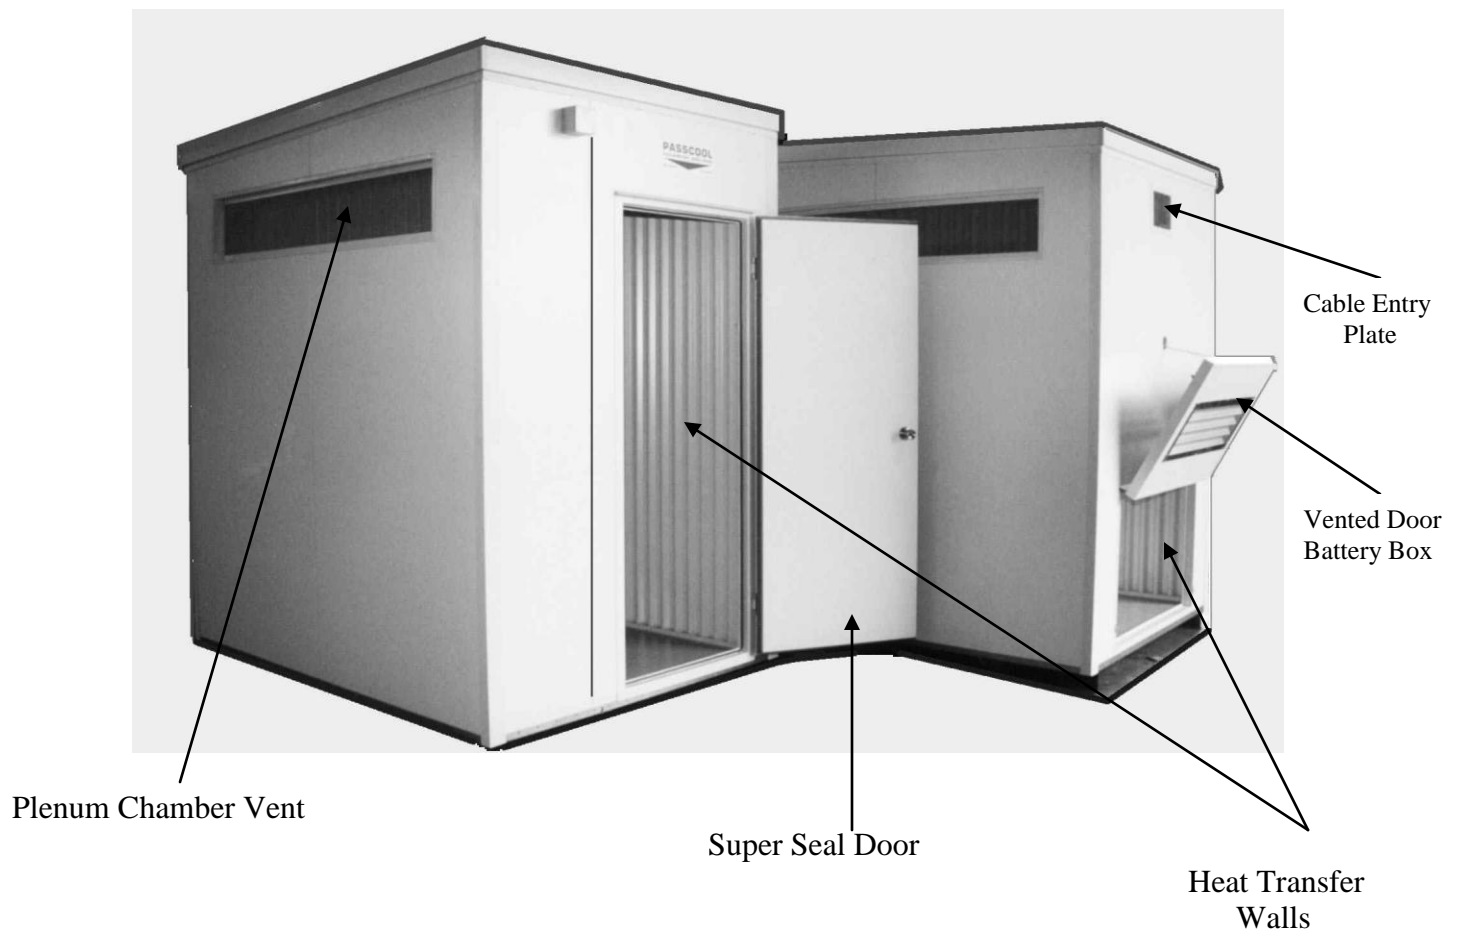

## RPL "PASSCOOL" Passively Cooled Equipment Shelters

These are Two 1.8m X 2.5m PASSCOOL Shelters showing front and back views.

The Shelters can be supplied with or without battery boxes.

Size and Specification are optional.

# SYSTEM DISCRIPTION